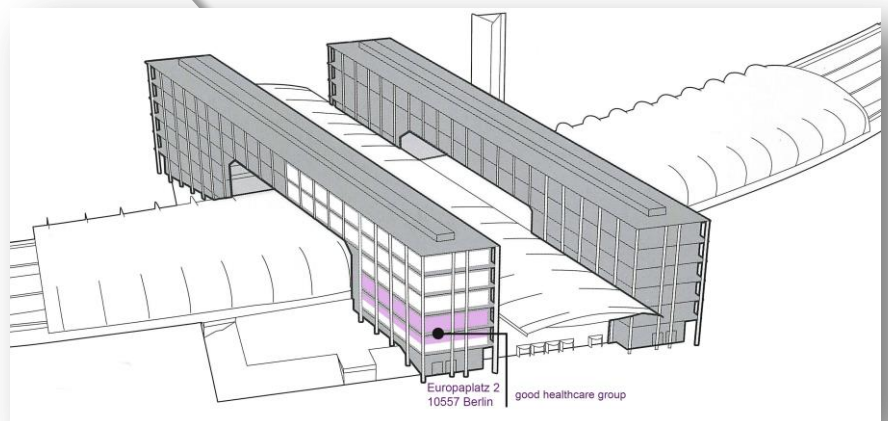

Car park Berlin Main Station (underground parking, maximum height of 2 meters)

Access: underground B96 tunnel; above-ground Clara-Jaschke Street

Opening times: 24 hours, 7 days

Entrance:

The entrance is located on the northeast side of the building to the left of the main entrance at Europaplatz.

You can find us on the 4th floor.

We look forward to your visit!